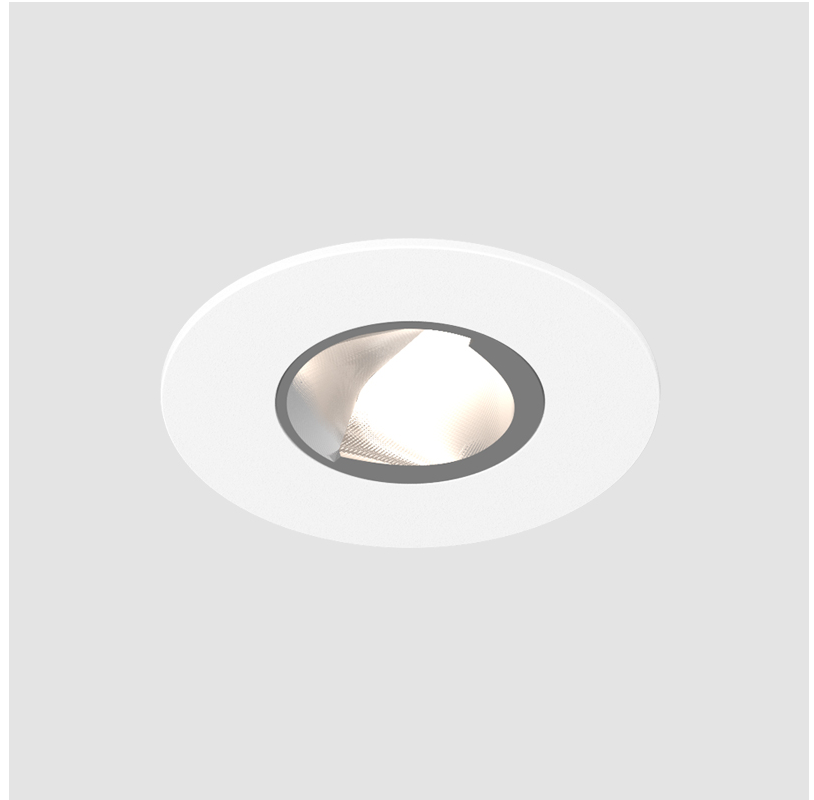

GENERAL

Series: Oiko Pro Round
Subseries: Oiko Pro Wallwash
Partner: Prolicht
Division: Architectural
Installation: Recessed
Product Type: Wallwash
Mounting Location: Ceiling
Light Distribution: Wallwash

PHYSICAL

Aperture Sizes - Downlights: 1"
Shape: Round
Diameter (mm): 75
Diameter (in): 2 ¹⁵/₁₆
Height (mm): 51
Height (in): 2
Ceiling Thickness (mm): 1 - 25
Ceiling Thickness (in): 1/16 - 1 3/16
Min. Recessing Depth (mm): 55
Min. Recessing Depth (in): 2 ³/₁₆
Diffuser: Lens Pack - Spread Lens / Linear Spread Lens / Honeycomb Louver
Fixture Finish: SSR / BKV / CWI / CRY / HAB / UFT / ITA / RUA / FTG / MYG / LOD / PUS / FRO / FUP / KIA / POP / BLS / SPG / MEY / GOH / CHC / COM / ABZ / JAG / OBR / MOS / ROR
Fixture Material: Aluminum Die Cast
Cut-out Measurements: 68mm / 2 11/16" Diameter

ELECTRICAL

Lamp Type: LED (Zhaga Standard)
Input Wattage (W): 14
Total Output Wattage (W): 12.7
Dimming: Dali Dimming / Matter
Driver Included: No
Driver Location: Recessed Housing
Driver Type: Constant Current - Universal (120Vac only for DALI driver)
Driver Class: Class 2
Input Voltage (V): 120 - 277
Constant Current (MA): 700

LED

Color Temperature (°K): 2700-6500 Tunable White
Max. Delivered Lumen (lm): 1216
Nominal Lumen (lm): 1460
CRI: >90 CRI
Lamp Life (hrs): 50000
Special LEDs offerings: Tunable White

OPTICAL

Adjustability: Fixed

RATINGS AND CERTIFICATIONS

Certified By: Certified for North American Standards
IP rating: IP20